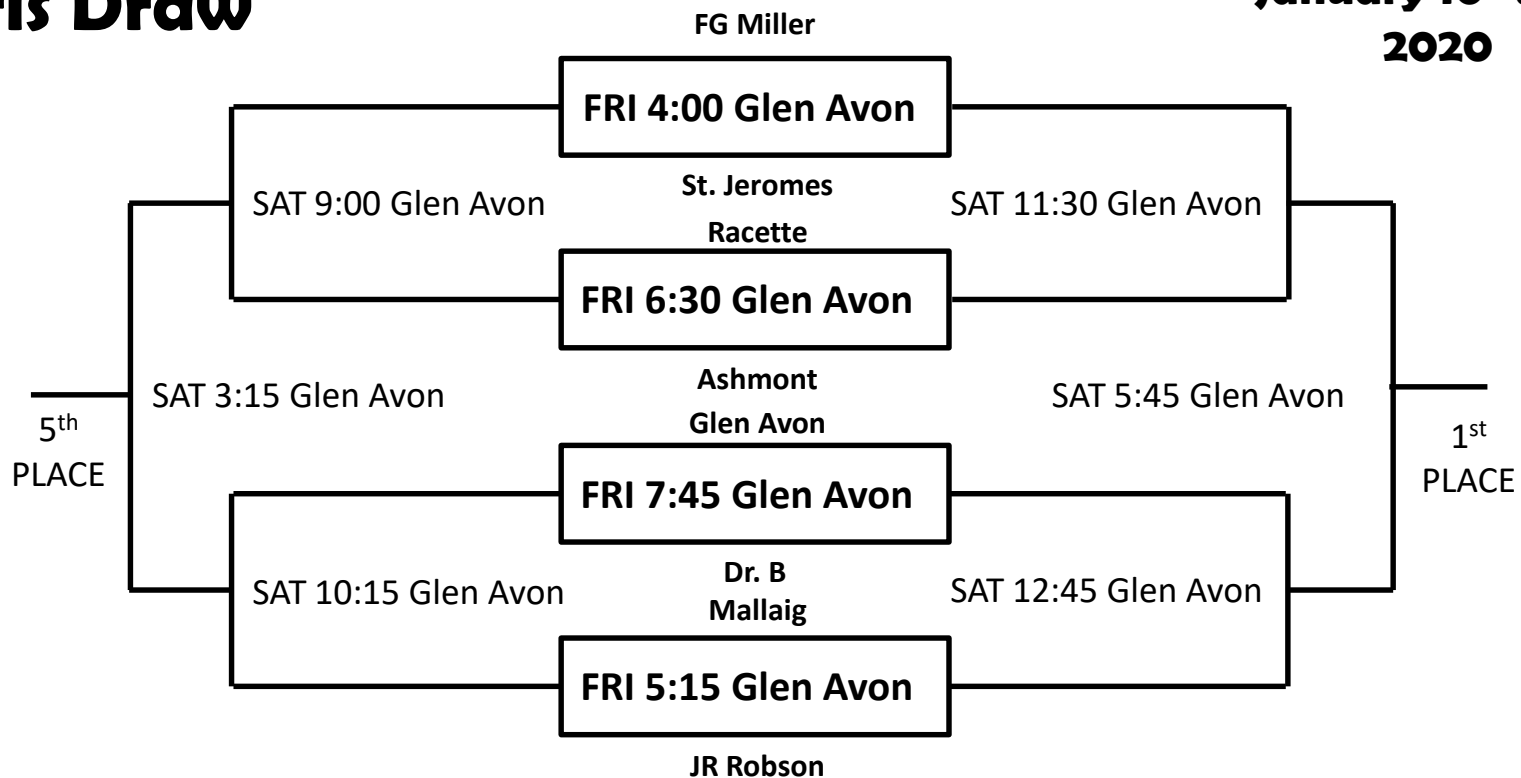

Girls Draw

January 10th & 11th
2020

7th PLACE

SAT 2:00 Glen Avon

SAT 4:30 Glen Avon

3rd PLACE

- 7 minute quarters- stop time
- 2 minutes between 1st/ 2nd and 3rd/4th
- 5 minutes at half
- 2 minutes of overtime