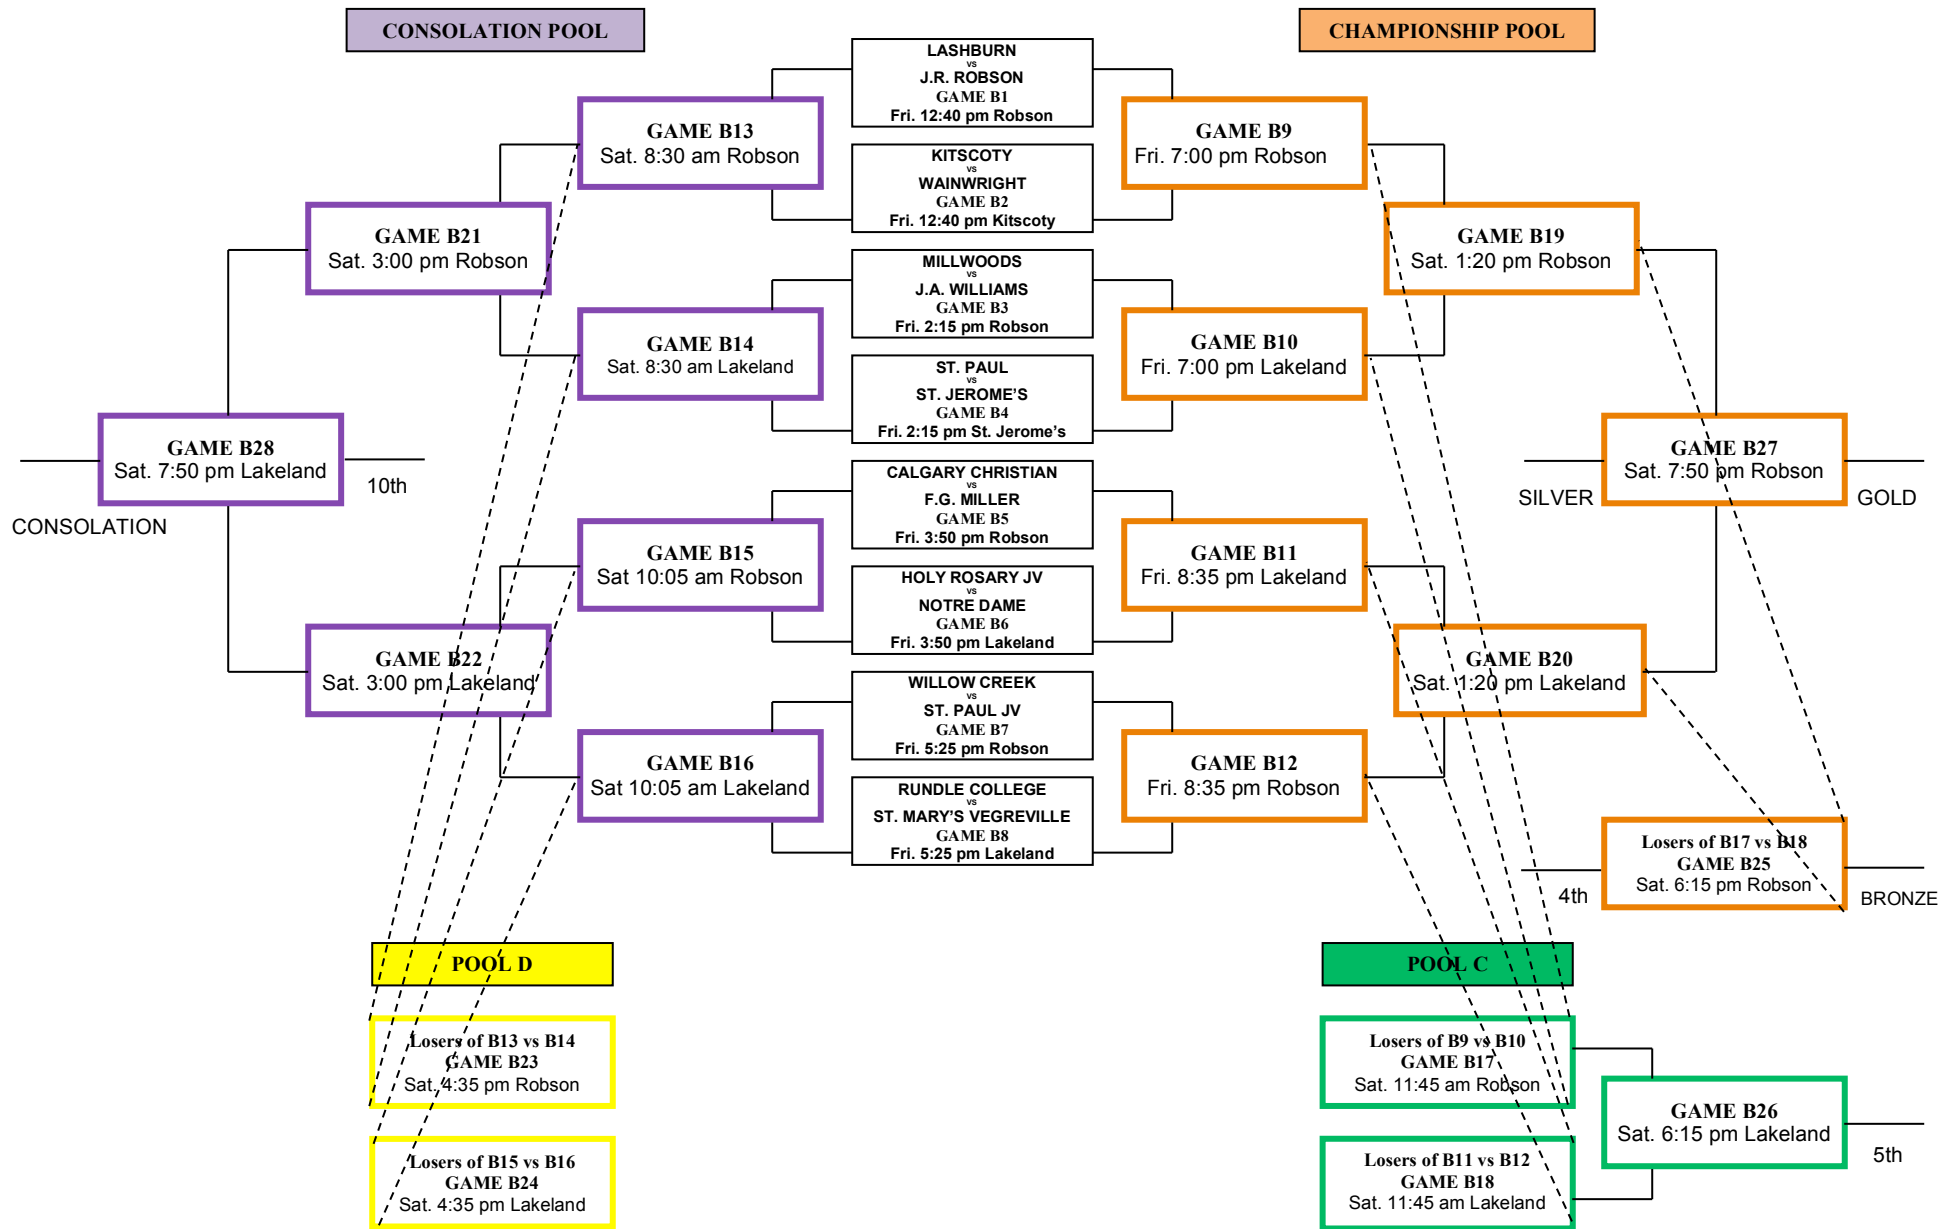

2020 JR ROBSON SNOBALL CLASSIC – BOYS DRAW

The top team is the home team and will wear light colored uniforms.

On the scoreclock & benches, JR Robson will always be the home team for games played at JR Robson.