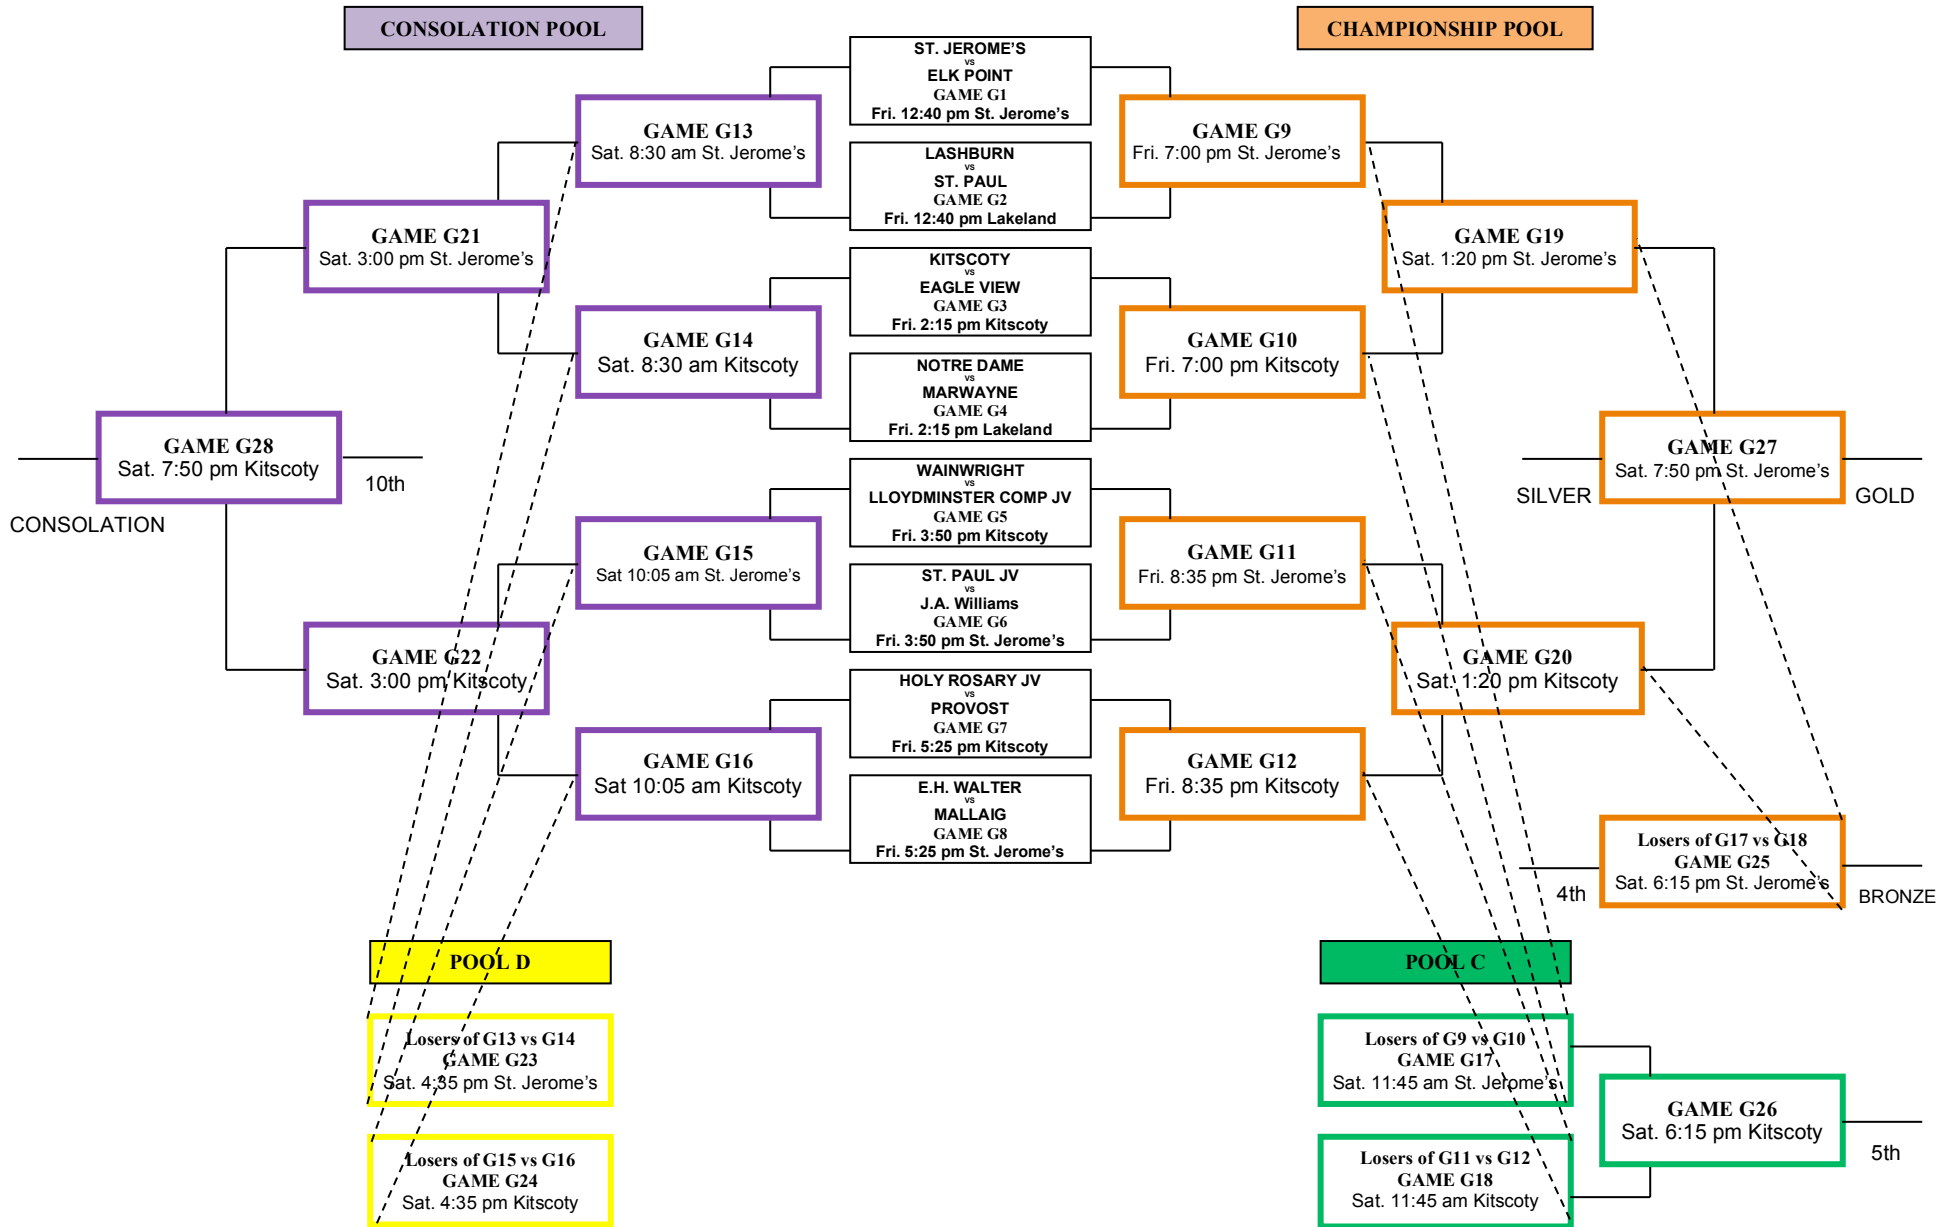

# 2020 JR ROBSON SNOBALL CLASSIC – GIRLS DRAW

*The top team is the home team and will wear light colored uniforms. On the scoreclock & benches, St. Jerome's and Kitscoty will always be the home team for games played at St. Jerome's and Kitscoty respectively.*