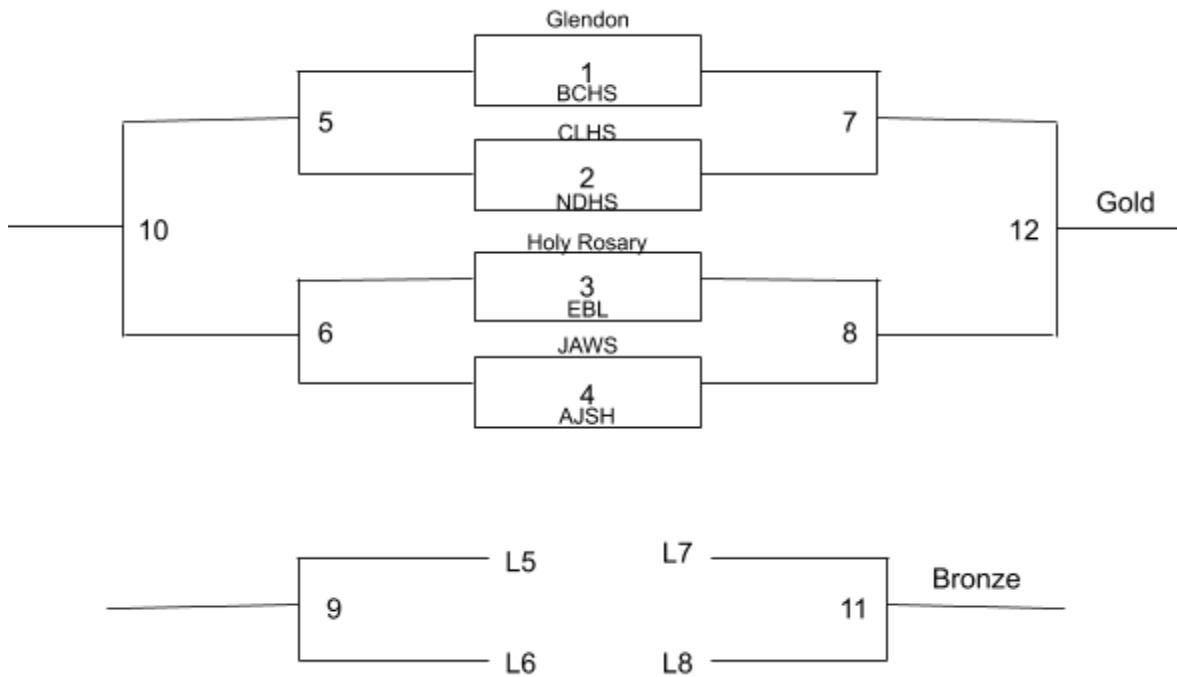

JV Boys Draw

<u>Pool A</u>	<u>Pool B</u>
1. Glendon 2. JAWS 3. BCHS	1. JR Robson 2. NDHS 3. AJSH
3rd in A vs 3rd in B	
Bronze Medal Game 2nd in A vs 2nd in B	
Gold Medal Game 1st in A vs 1st in B	

JV Girls Draw