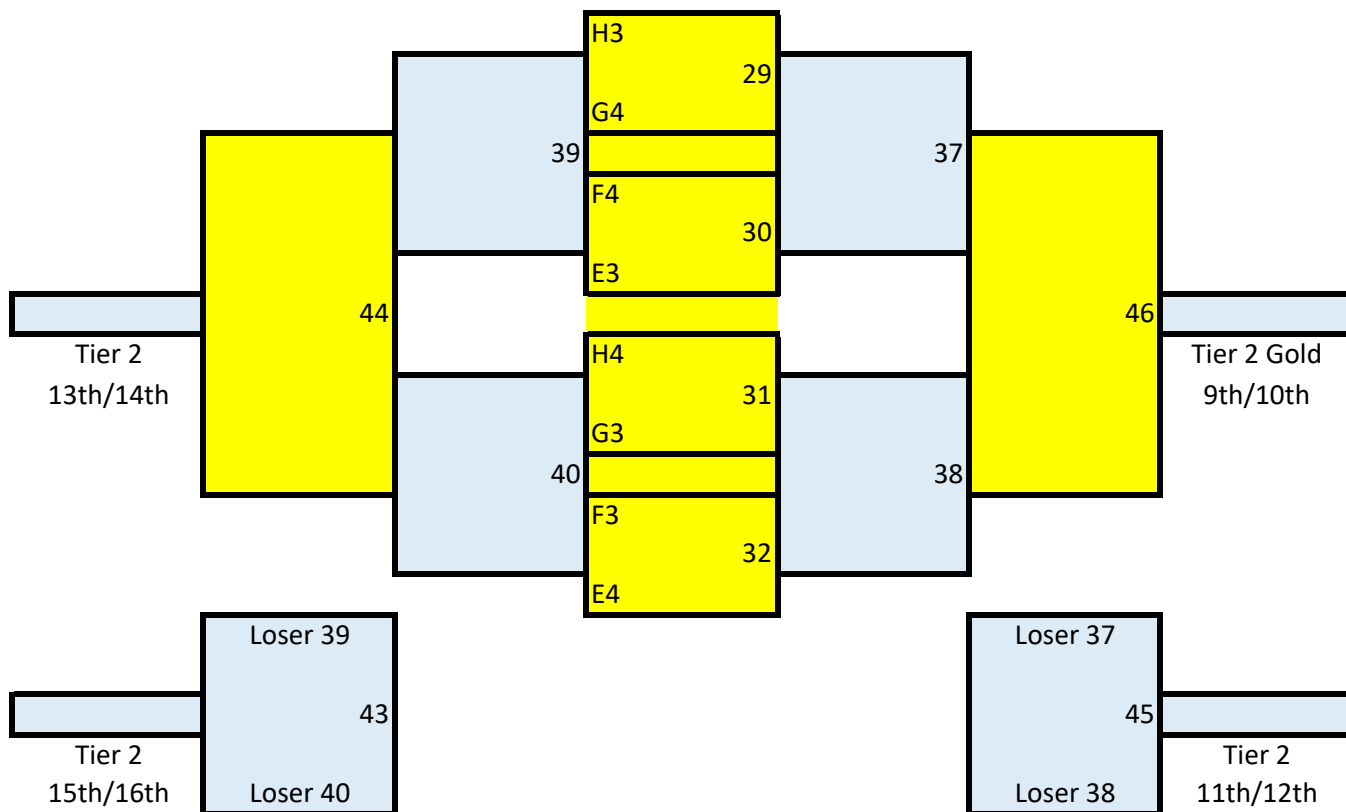

JUNIOR GIRLS TIER 2 PLAYOFF GRID