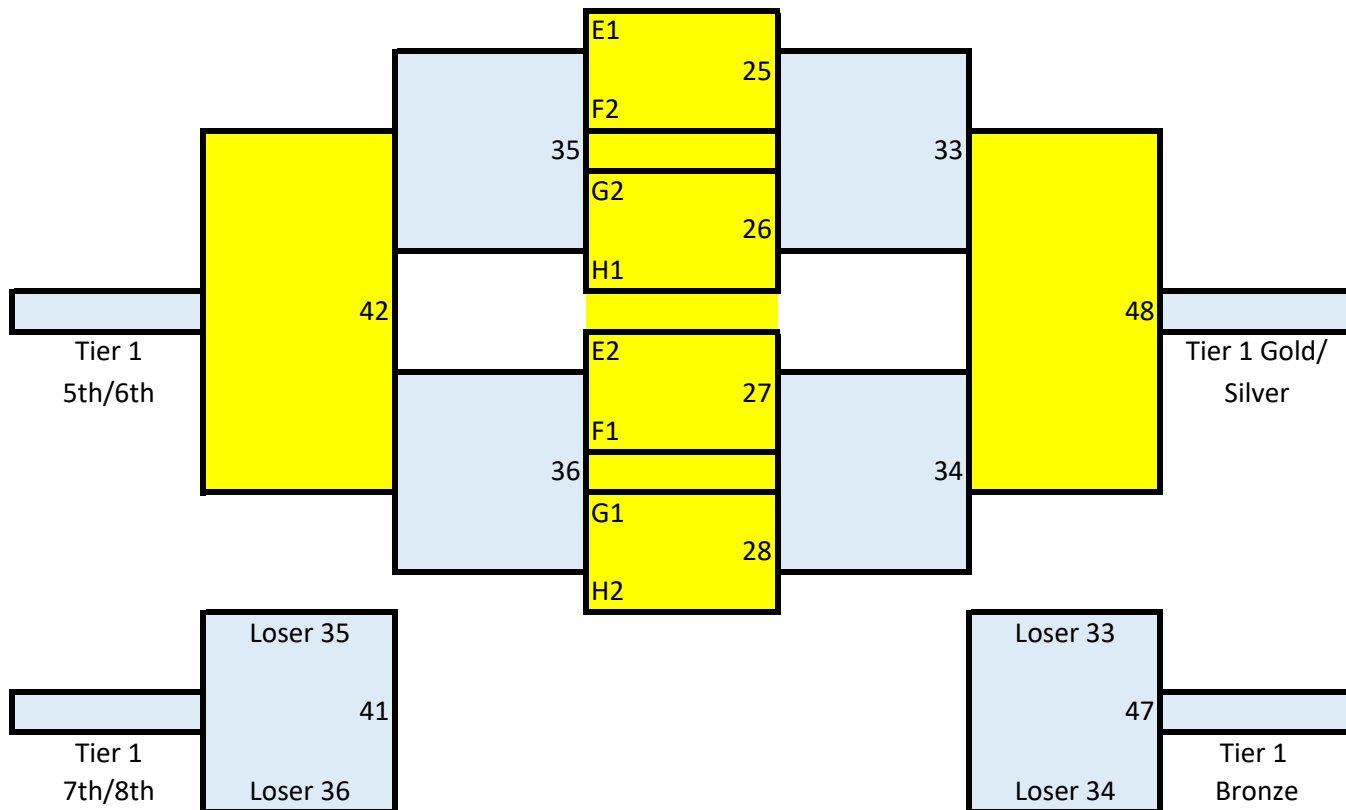

# JUNIOR BOYS TIER 1 PLAYOFF GRID

# JUNIOR BOYS TIER 2 PLAYOFF GRID

Loser Game 35-finishes 15th  
 Loser Game 41-finishes 14th  
 Winner Game 41-finishes 13th

# JUNIOR BOYS TIER 1 & 2 CROSSOVERS

Losing team to Match 34	1st A 4th B	22	Winning team to Match 29
Losing team to Match 33	1st C 4th D	23	Winning team to Match 31
Losing team to Match 35	1st D 4th C	24	Winning team to Match 30
Losing team to Match 35	2nd A 3rd B	25	Winning team to Match 31
Losing team to Match 33	2nd B 3rd A	26	Winning team to Match 30
Losing team to Match 34	2nd C 3rd D	27	Winning team to Match 29
Losing team to Match 40	2nd D 3rd C	28	Winning team to Match 32

# JUNIOR GIRLS TIER 1 PLAYOFF GRID