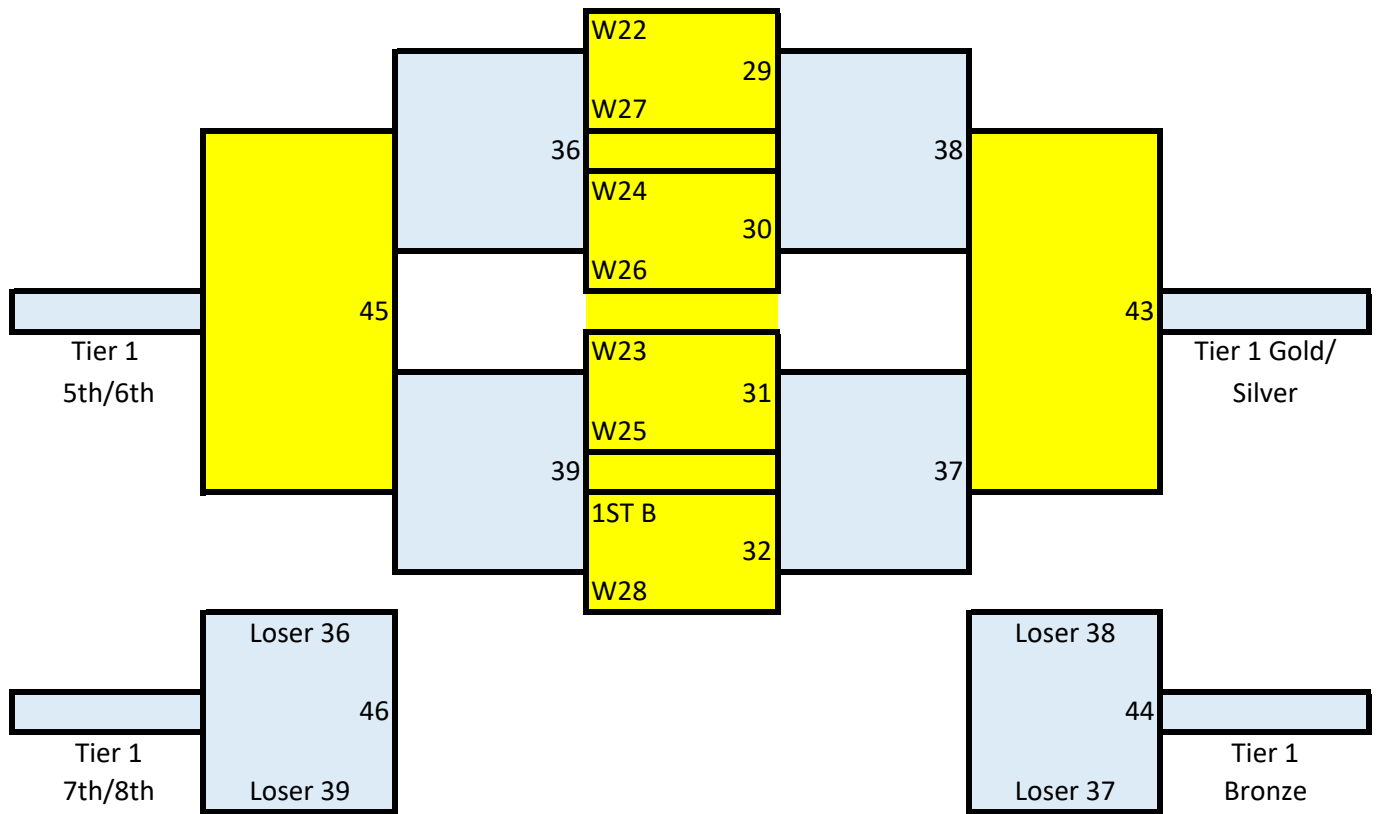

JUNIOR BOYS TIER 1 PLAYOFF GRID