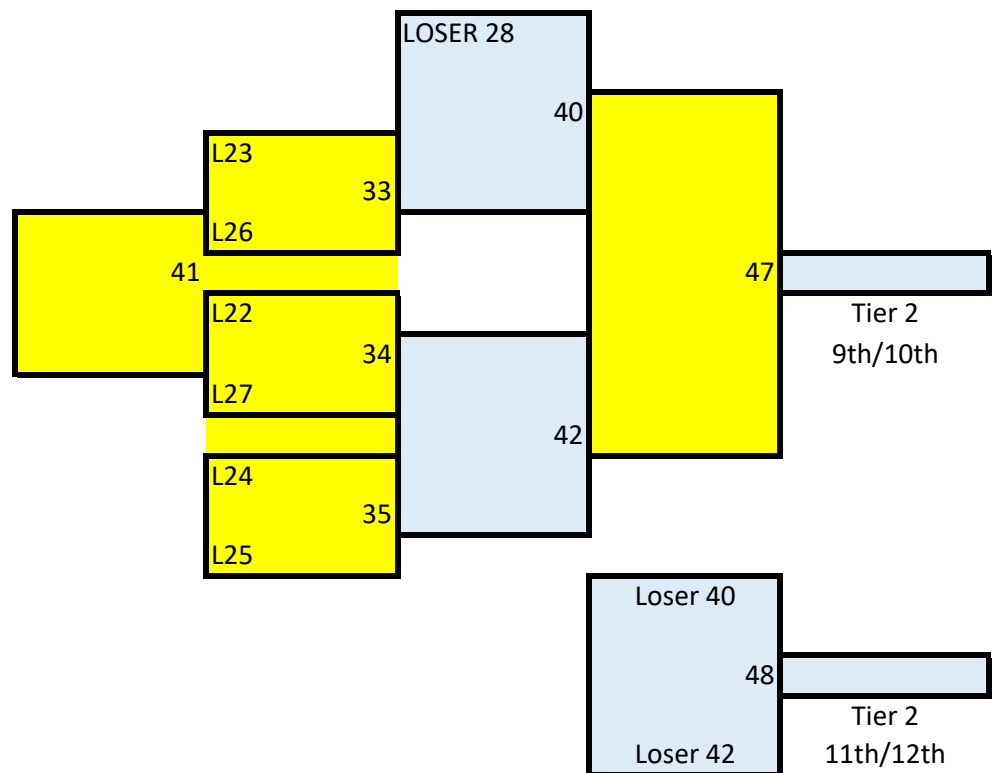

JUNIOR BOYS TIER 2 PLAYOFF GRID

Loser Game 35-finishes 15th
Loser Game 41-finishes 14th
Winner Game 41-finishes 13th