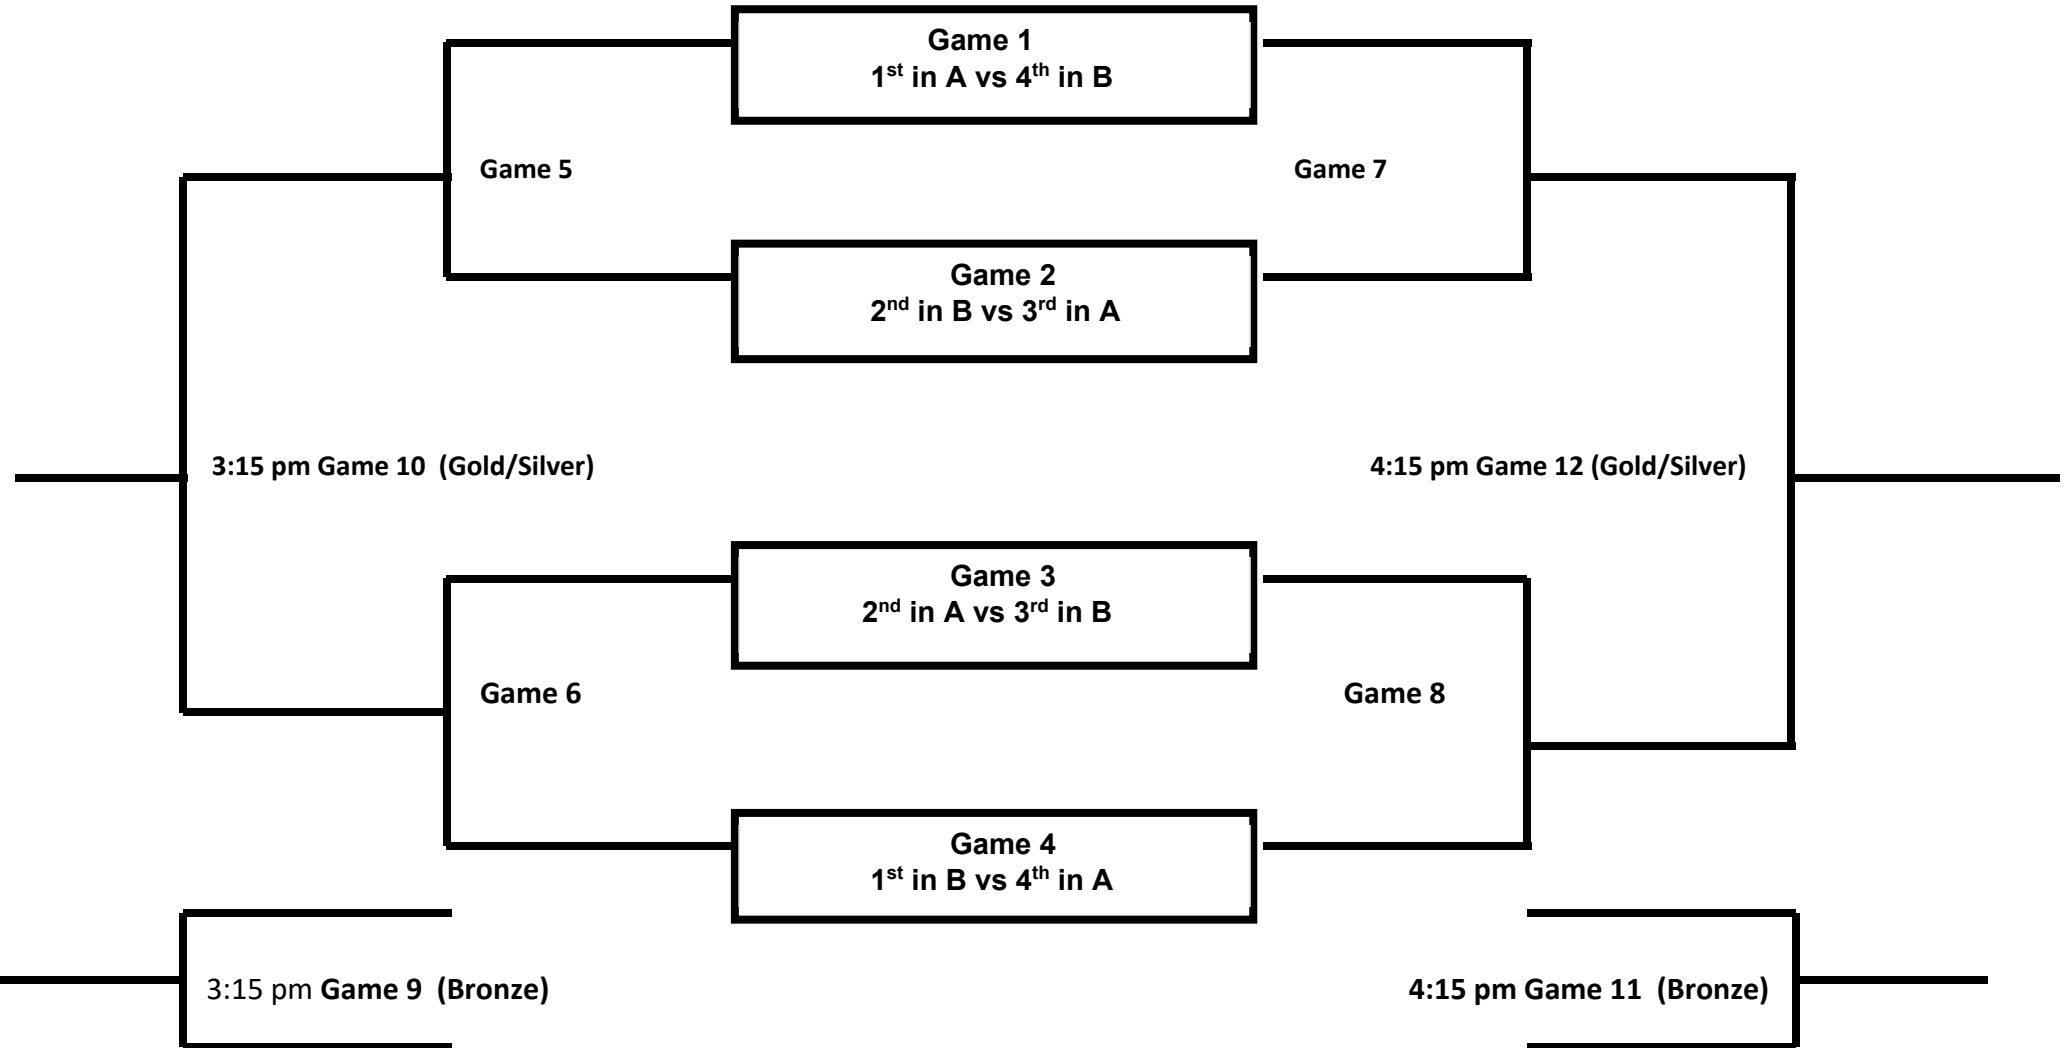

Consolation

A - Side