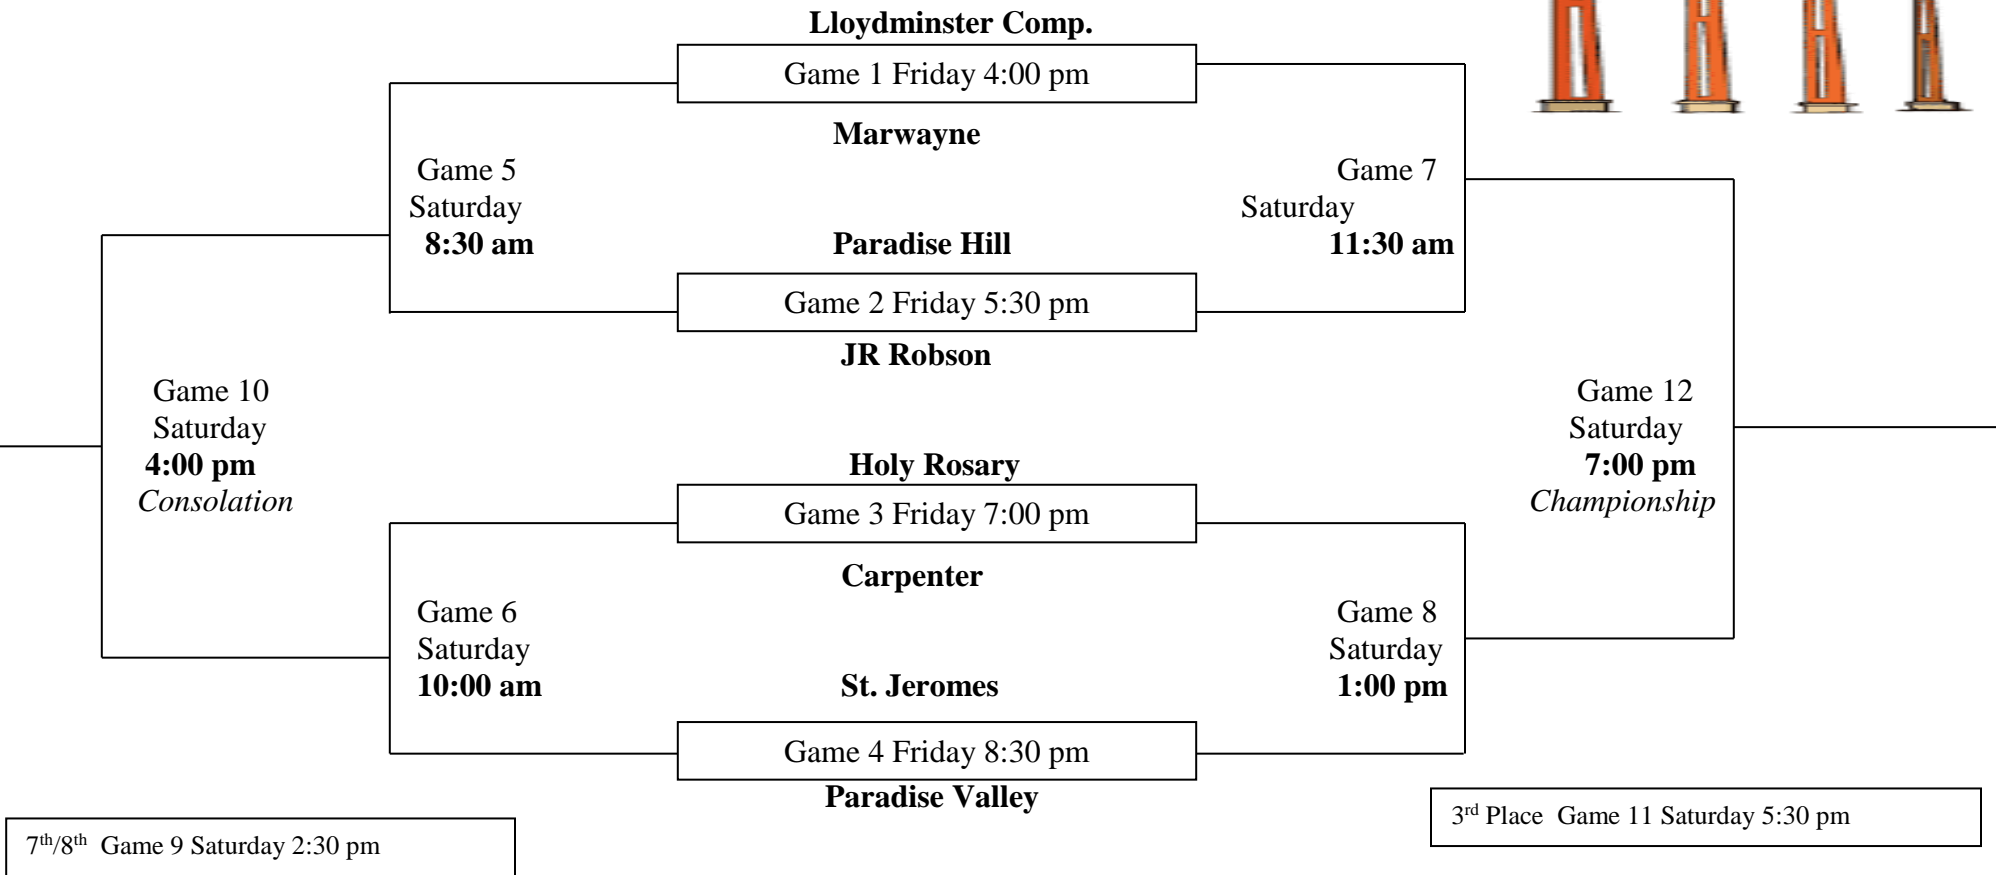

LCHS JV Baron Bi-Provincial Invitational

All Games will be played at Lloydminster Comprehensive High School . (5615 42nd Street Lloydminster Alberta)