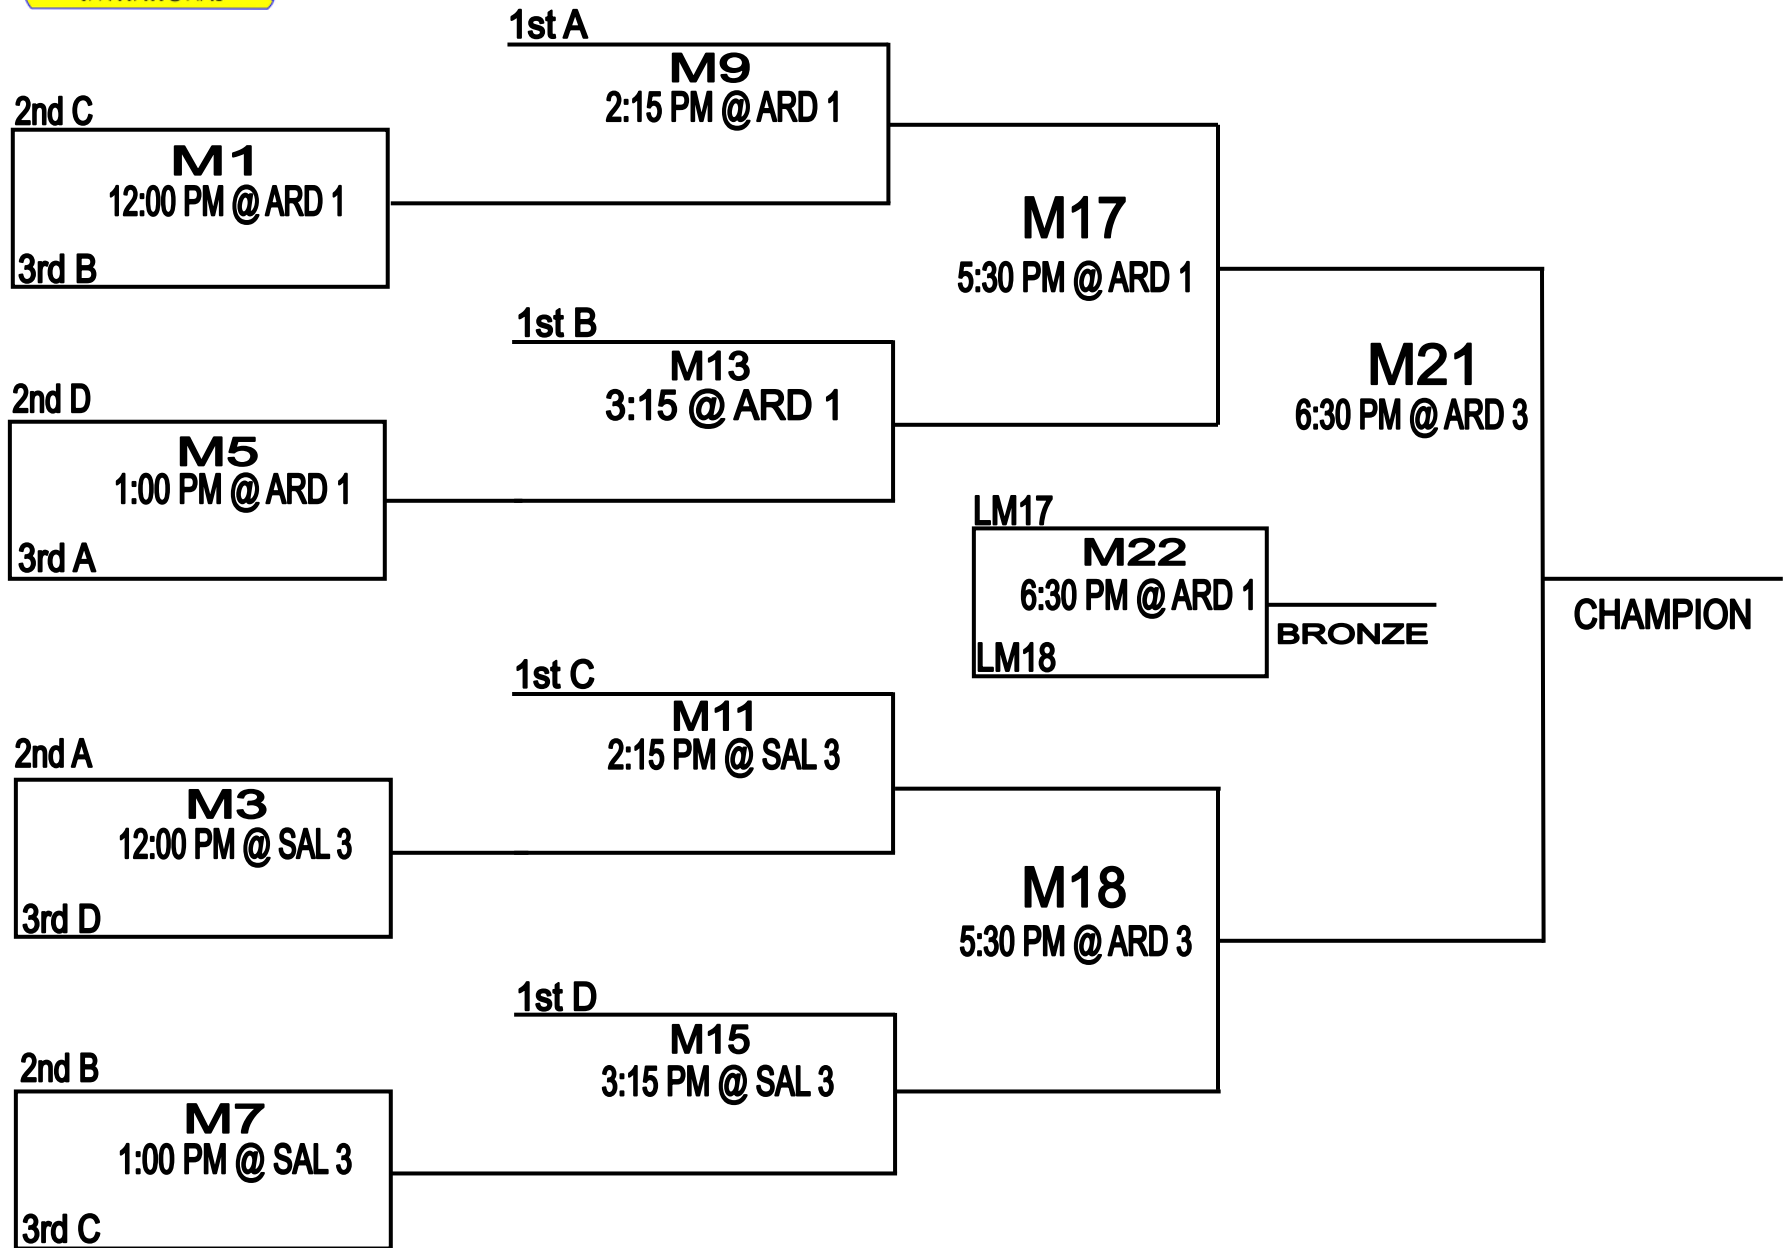

Tri-Volley Invitational 2018 Boys Championship